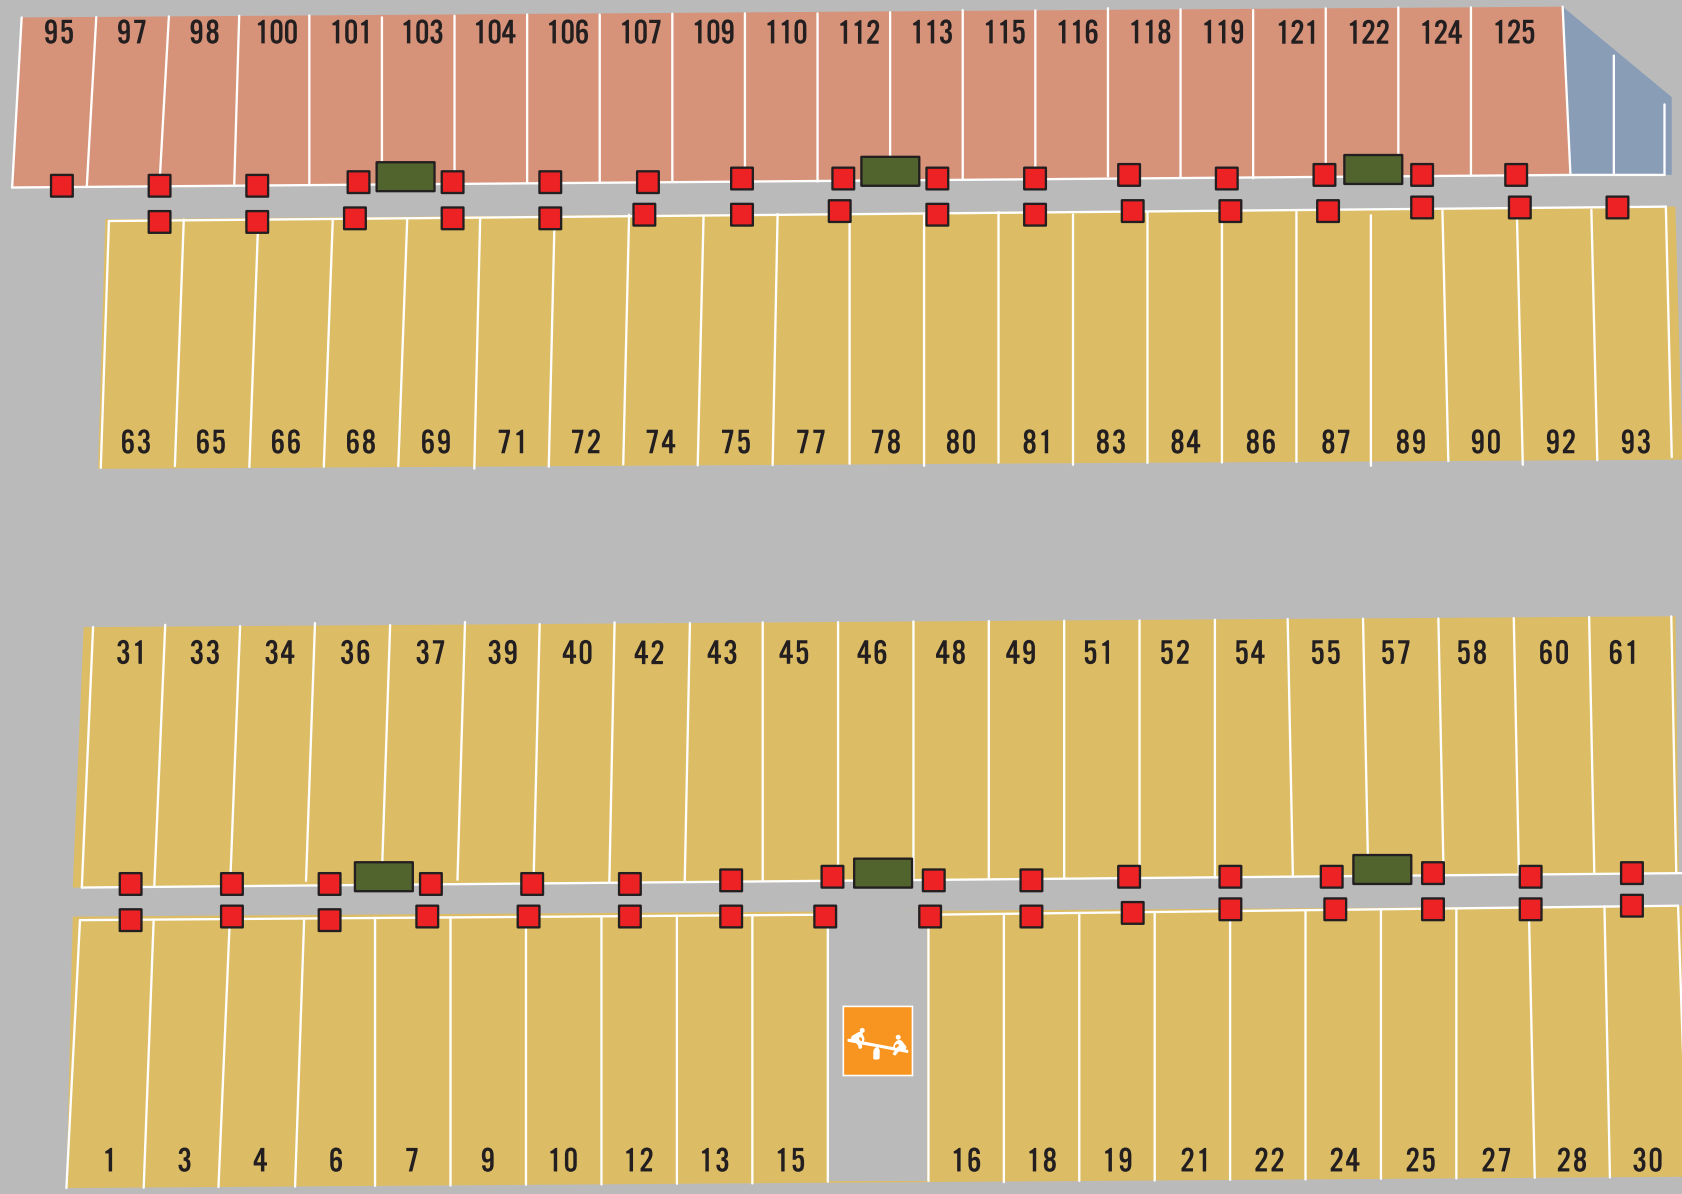

#PARTYOFTHESUMMER
BIG RIG ALLEY

- 22.5' X 75' SITES
- 22.5' X 50' SITES
- 50 AMP 120/240 VOLT RV HOOK-UP AND WATER
- TRANSFORMER LOCATIONS
- PLAYGROUND

TRAM
INFO

TRAM ASSIGNMENT & RUNNING HOURS
TRAMS RUN CONTINUOUSLY
11 AM-12 AM | FRI-SUN

YOUR CAMPGROUND WILL RIDE THE
BLUE TRAM
FOR INFIELD + BIG RIG ALLEY

ENTRANCE/EXIT
VIA CHECKPOINT **E**